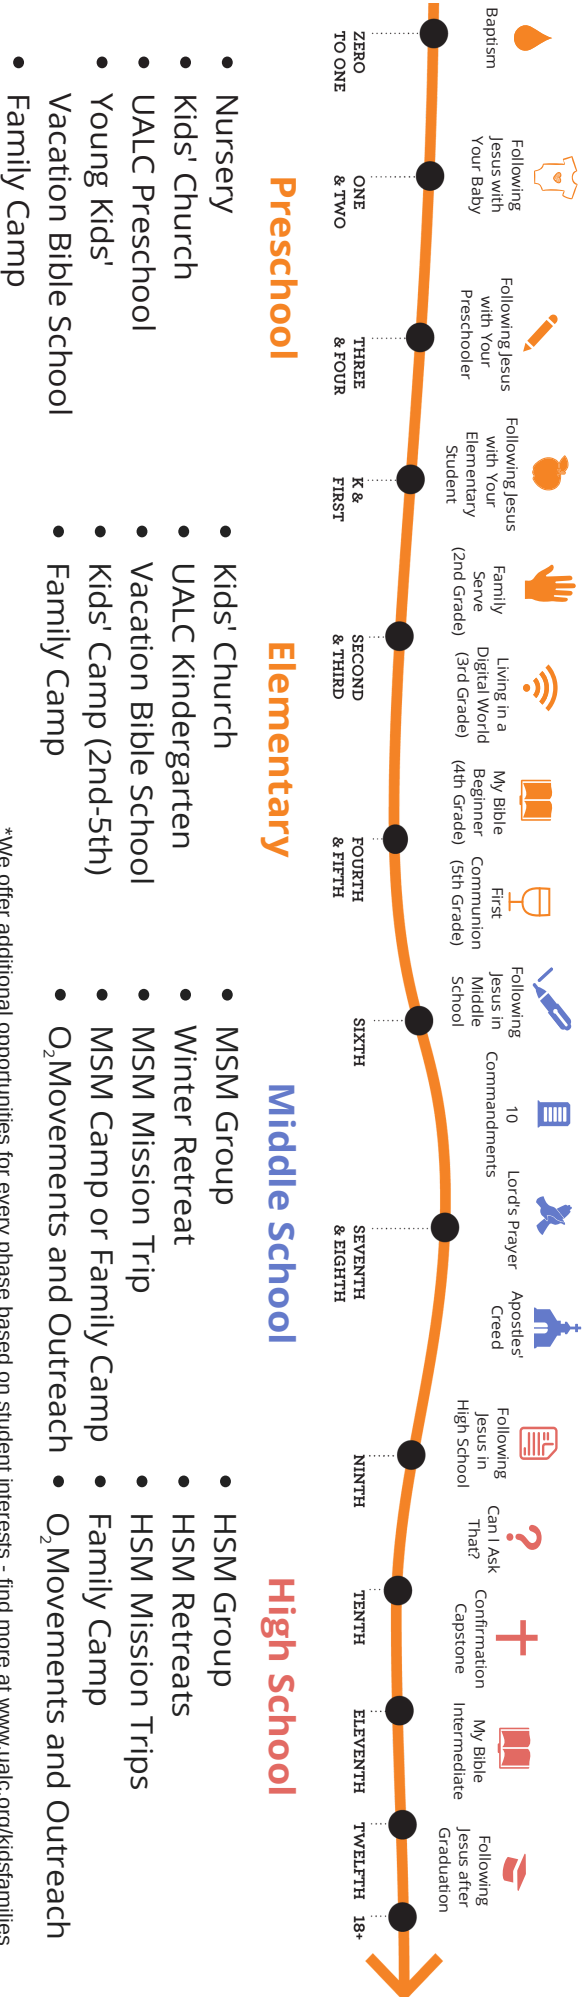

SIXTH

THE WHO CARES PHASE

THINKS LIKE AN ENGINEER

THEY CONSTRUCT NEW THOUGHTS & LEARN BEST BY TRIAL AND ERROR.

WANTS TO KNOW

THE GOAL

WHO DO I LIKE?

GAIN STABILITY

AFFIRM:

THEIR PERSONAL JOURNEY SO THEY CAN OWN THEIR OWN FAITH AND VALUE A FAITH COMMUNITY.

THE PHASE WHEN THERE'S NEVER ENOUGH GROCERIES, TOO MANY HORMONES AND A DRAMATIC KID THAT NEEDS SOMEONE TO PROVE

WHO CARES.

364 WEEKS AND COUNTING . . .

NEXT STEP WORKSHOPS: DISCIPLESHIP FOR EVERY PHASE FROM BIRTH TO COLLEGE

*We offer additional opportunities for every phase based on student interests - find more at www.ualc.org/kidsfamilies

REFILL – WEEKLY:

- WORSHIP SERVICES
SUNDAYS AT 9 AND 10:30 AM
- SUNDAY MORNING CONNECT
- MSM (MIDDLE SCHOOL MINISTRY) GROUP
SUNDAYS, 4:30 TO 6:30 PM AT MILL RUN
- CONNECT BEYOND SUNDAY
AWANA, CAROL CHOIR, TAE KWON DO,
WORSHIP ACADEMY