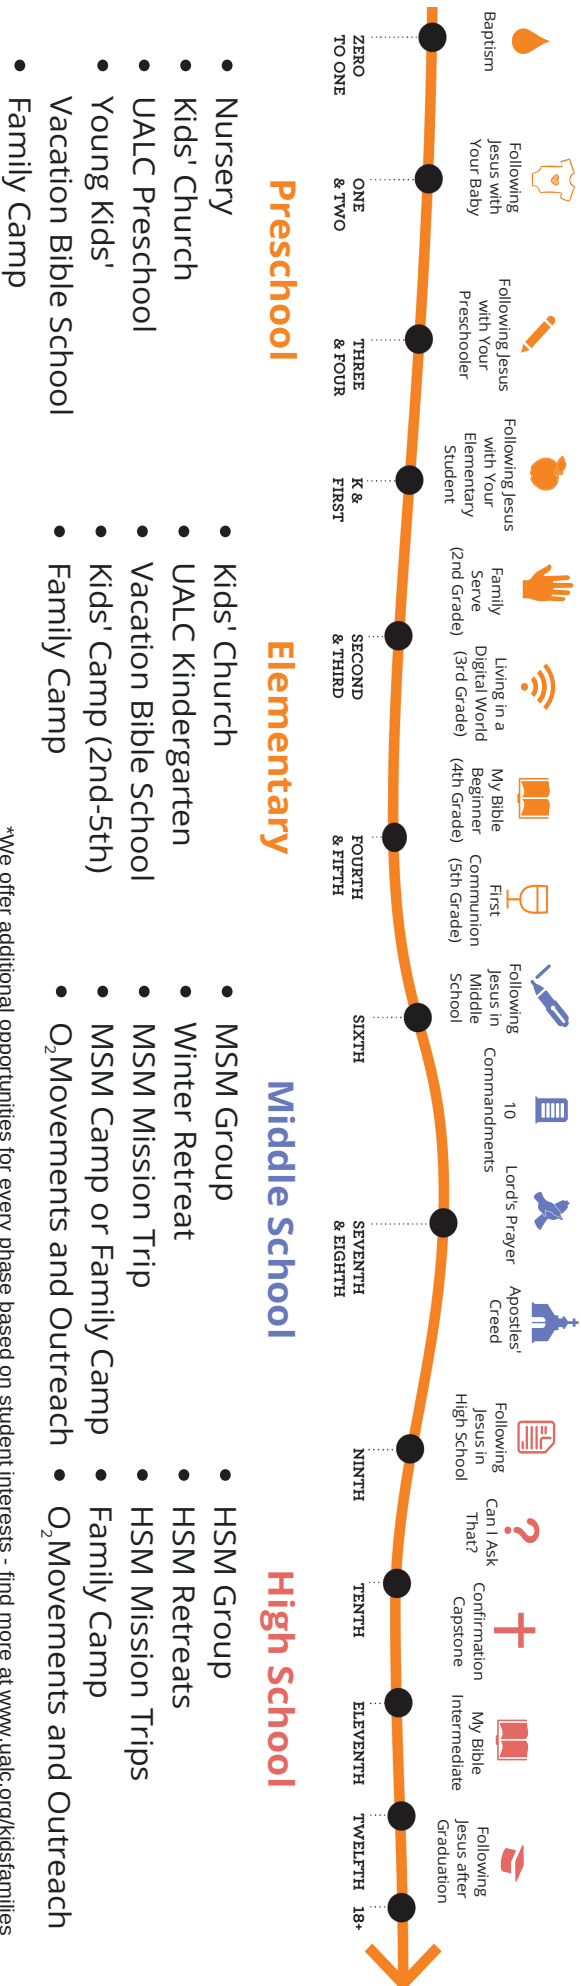

SECOND AND THIRD

THE SOUNDS LIKE FUN PHASE

THE PHASE WHEN EVERYTHING IS AN ADVENTURE, NOTHING IS IMPOSSIBLE, AND YOUR ENTHUSIASTIC KID THINKS ANYTHING

“SOUNDS LIKE FUN!”

THINKS LIKE A SCIENTIST

THEY WANT TO SEE HOW THINGS ARE WORKING & LEARN BEST THROUGH CONCRETE EVIDENCE.

WANTS TO KNOW DO I HAVE WHAT IT TAKES?

THE GOAL BROADEN COMPETENCE

ENGAGE

THEIR INTERESTS SO THEY CAN TRUST GOD'S CHARACTER AND EXPERIENCE GOD'S FAMILY.

572 WEEKS AND COUNTING...

CHILDREN'S ministry

Discipleship for Every Phase from Birth to College

REFILL – WEEKLY:

KIDS' CHURCH - SUNDAYS

9 AND 10:30 AM AT MILL RUN

10:30 AM AT LYTHAM ROAD

WORSHIP SERVICES

SUNDAYS AT 9 AND 10:30 AM

CONNECT BEYOND SUNDAY

AWANA, CAROL CHOIR, TAE KWON DO