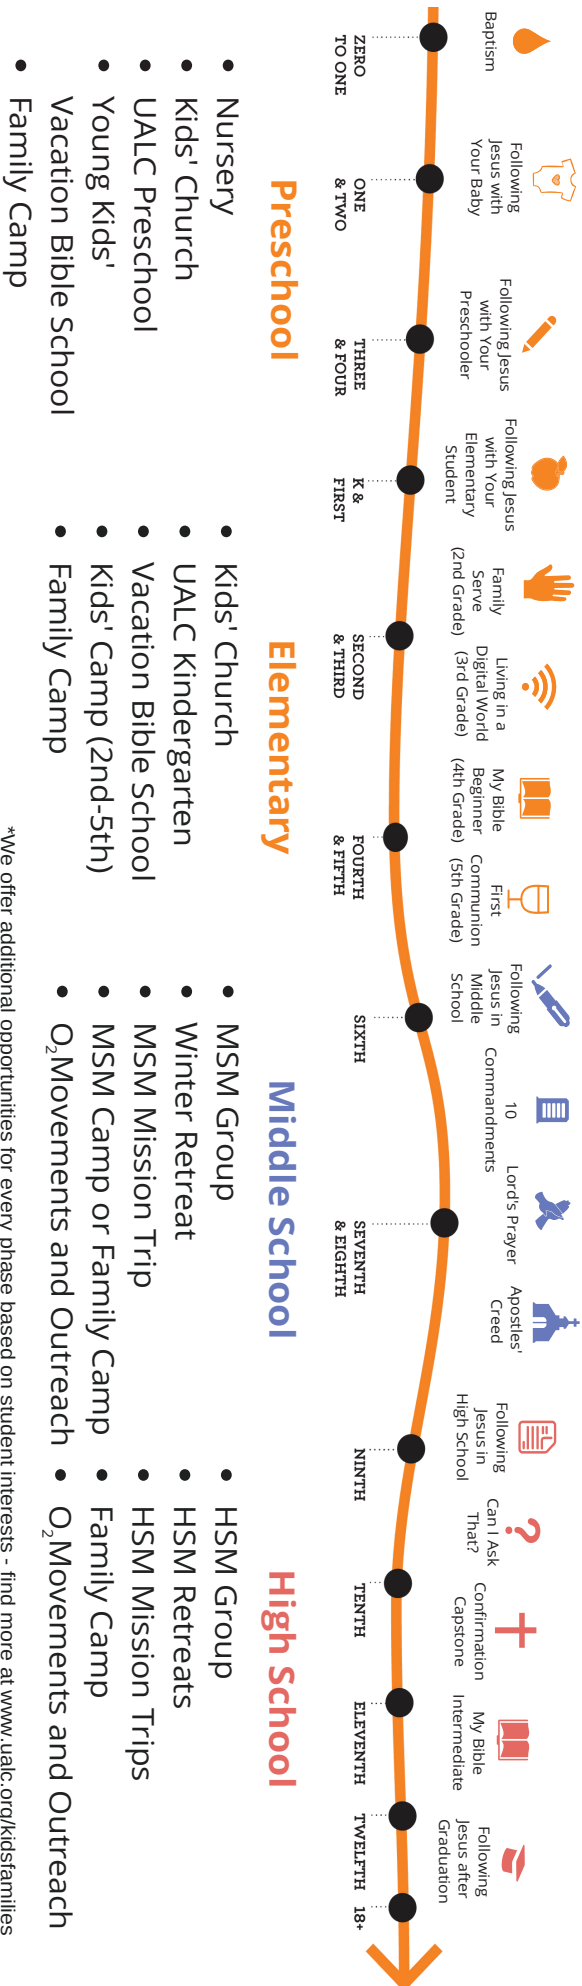

KINDERGARTEN AND FIRST

THE LOOK AT ME PHASE

THE PHASE WHEN UNFILTERED WORDS
MAKE YOU LAUGH, HOMEWORK
MAKES YOU CRY, AND LIFE BECOMES
A STAGE WHERE YOUR KID SHOUTS

“LOOK AT ME.”

THINKS LIKE
A SCIENTIST

THEY WANT TO SEE HOW
THINGS ARE WORKING
& LEARN BEST THROUGH
CONCRETE EVIDENCE.

WANTS TO KNOW
DO I HAVE
YOUR ATTENTION?

THE GOAL
IMPROVE
ABILITIES

ENGAGE

THEIR INTERESTS
SO THEY CAN TRUST
GOD'S CHARACTER AND
EXPERIENCE GOD'S FAMILY.

676 WEEKS AND COUNTING...

CHILDREN'S
ministry

Discipleship for Every Phase from Birth to College