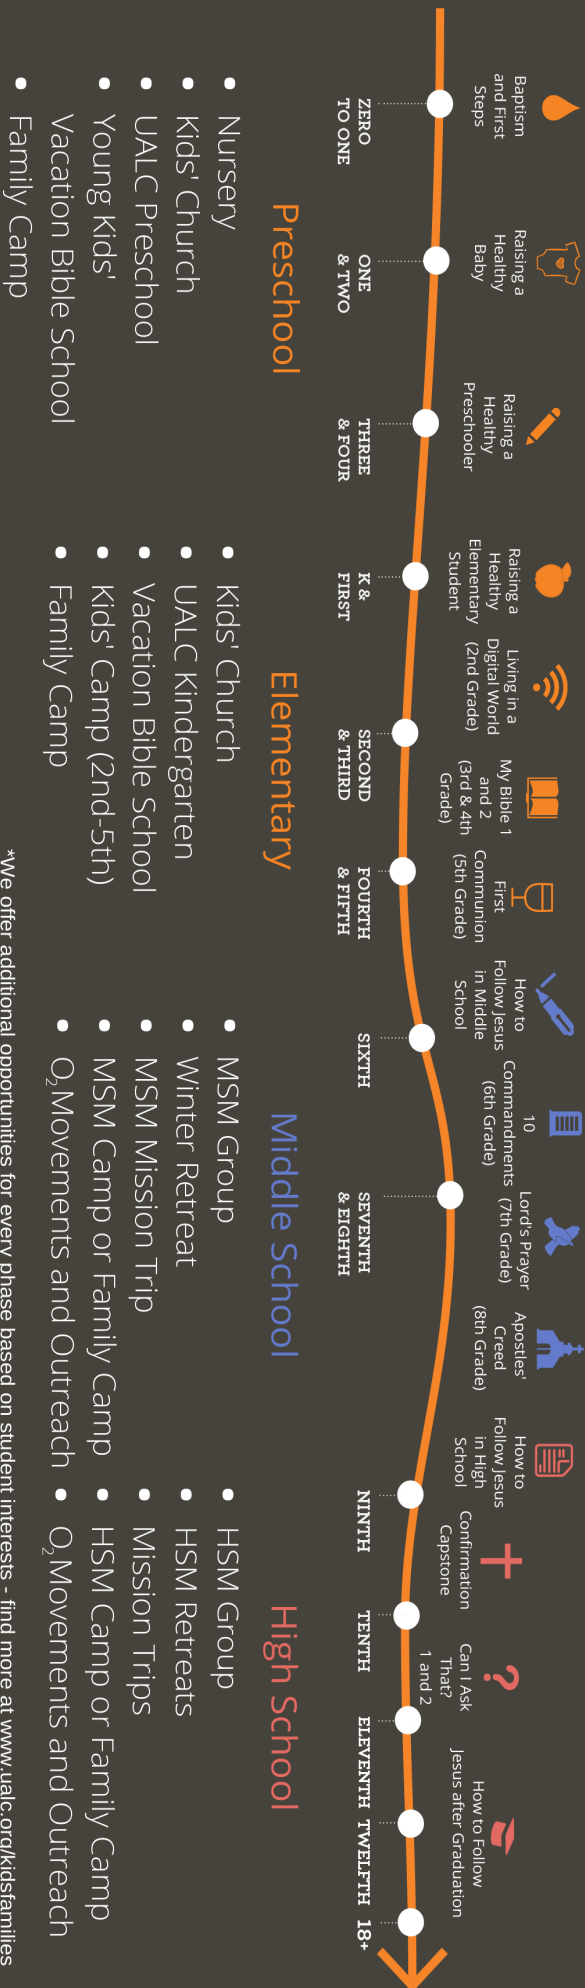

EMBRACE:

THEIR PHYSICAL NEEDS SO THEY CAN KNOW GOD'S LOVE AND MEET GOD'S FAMILY.

THE PHASE WHEN NOBODY'S ON TIME, EVERYTHING'S A MESS, AND ONE EAGER TODDLER WILL INSIST

I CAN DO IT.

884 WEEKS AND COUNTING . . .

CHILDREN'S ministry

A COMPREHENSIVE PLAN FOR EVERY PHASE FROM BIRTH TO COLLEGE

*We offer additional opportunities for every phase based on student interests - find more at www.ualc.org/kid/families

THE RHYTHMS OF YOUR WEEK SHAPE THE VALUES IN YOUR HOME.

POUR OUT

Each month families follow Jesus into everyday life, looking to serve others out of the overflow of being filled up.

AND EXPERIENCES THAT ...

EXPAND

Each year there are unique, phase-of-life opportunities for children and parents to mature in faith. Next Step Workshops and annual special events stretch their capacity to love and serve like Jesus.